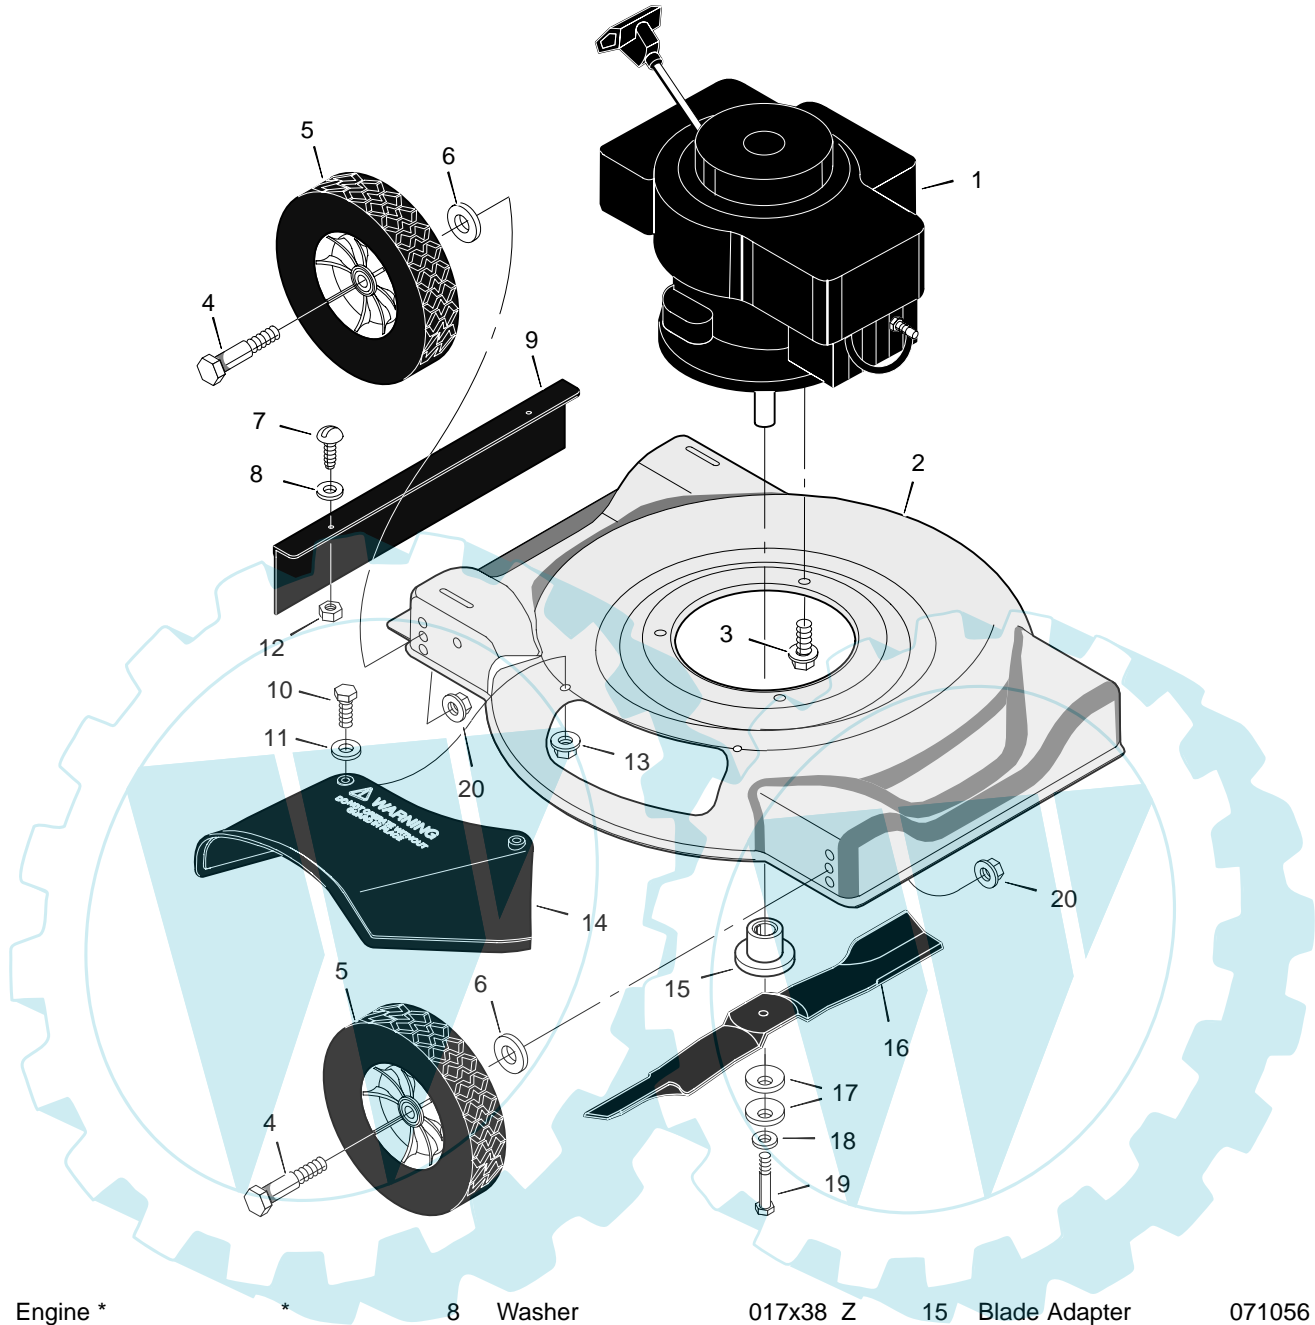

20111x78NA

1	Engine *	*	8	Washer	017x38 Z	15	Blade Adapter	071056
2	Housing	7950007	9	Deflector, Rear	671912	16	Blade - 20"	42785E701
3	Bolt, Engine	0025x6	10	Bolt	01x121	17	Washer, Blade	17x137
4	Bolt, Axle	009x10	11	Washer	017x37	18	Washer	17x124
5	Wheel and Tire	020270	12	Nut	15x102	19	Bolt	01x142
6	Washer	000845	13	Locknut	15x116	20	Locknut	015x68
7	Screw	26x245	14	Deflector, Chute	671929	-	Book, Instruction	F-030410C

20111x78NA

1	Handle, Upper (Black)	1101095E701	7	Guide, Rope	043956	12	Washer	000845
2	Handle, Lower (Black)	672874E701	8	Locknut	015x116	13	Spacer	671914
3	Bracket, Stop Lever	1101454	9	Screw	03x136	14	Nut	015x84
4	Lever, Stop	671924E701	10	Clip, Cable	1101352			
6	Engine Stop Cable	1101093	11	Bolt	01x111			